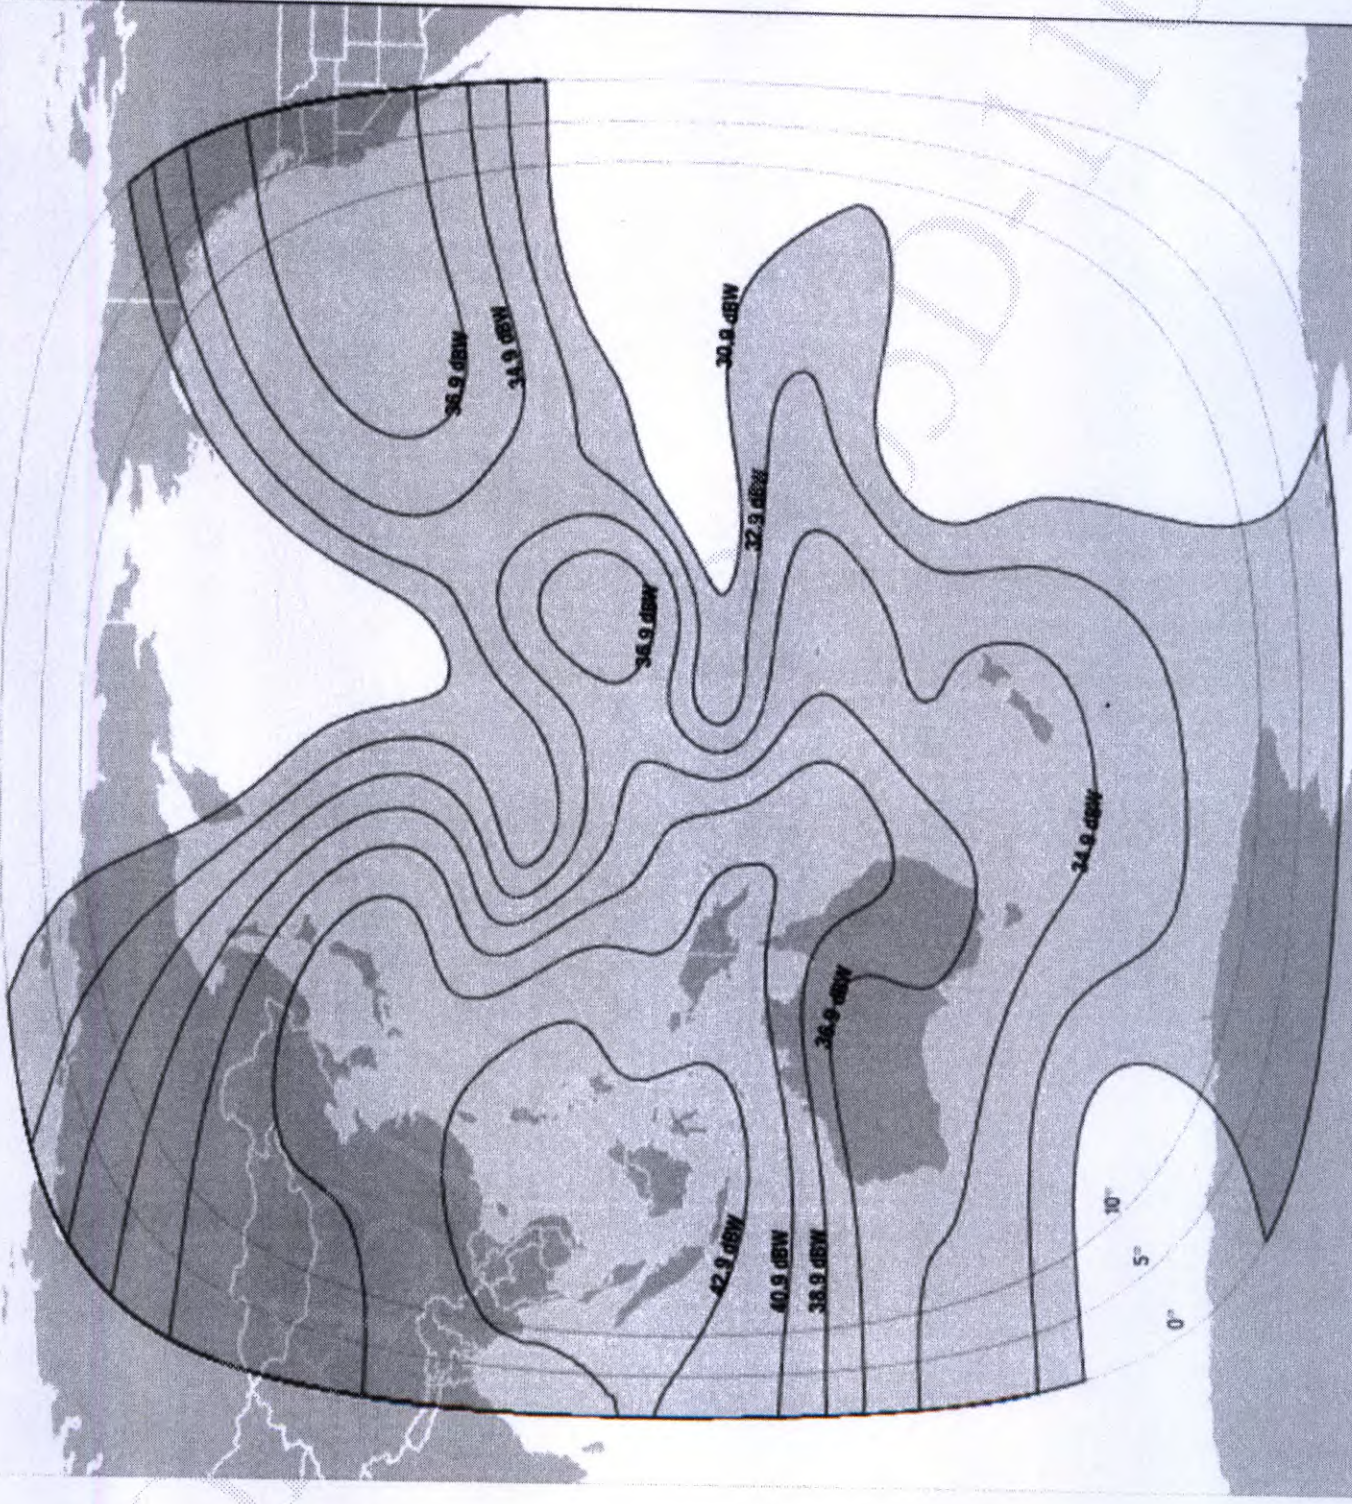

Uplink Station MCR: +886 2 8066-0808 Extension: 5200

Alternative Contact window: Mike Chang +886 973 193 117

5° ELEVATION

ASIAsat 5 (100.5°E) C-BAND EIRP (dBW)

**MGP 07**  
**MGP 27**  
**MGP 47**  
**MGP 67**  
**MGP 87**

# Ku-band North America Beam Peak up to 49.5 dBW

MCPC Platform

C-band West Hemi Beam Peak up to 43.9 dBW

C-band Americas/Europe Beam Peak up to 41.2 dBW