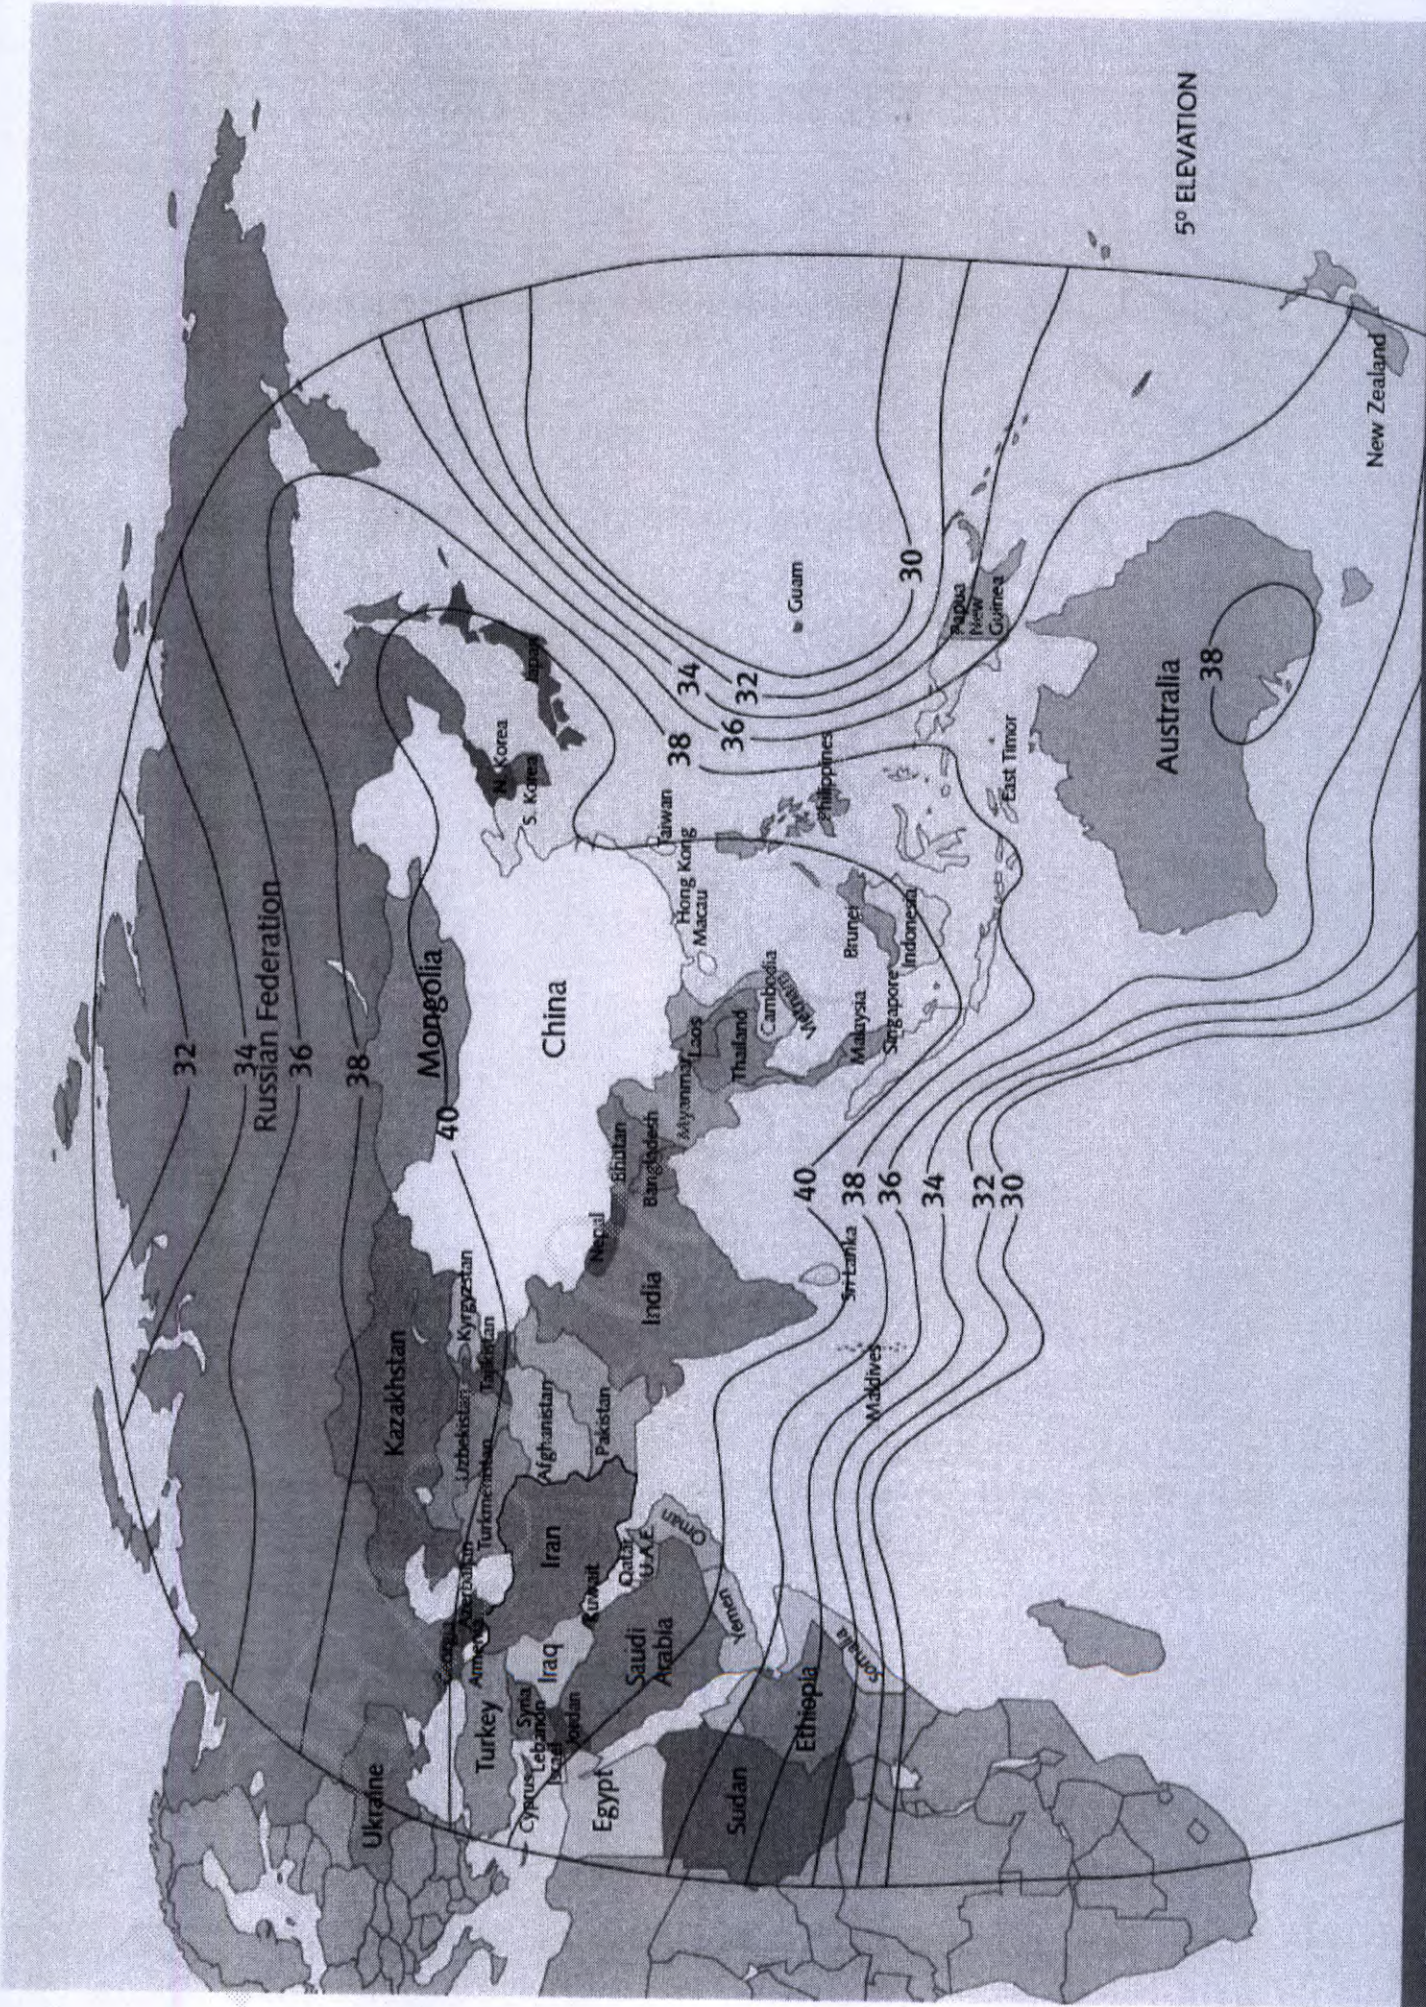

5° ELEVATION

ASIAsat 5 (100.5°E) C-BAND EIRP (dBW)